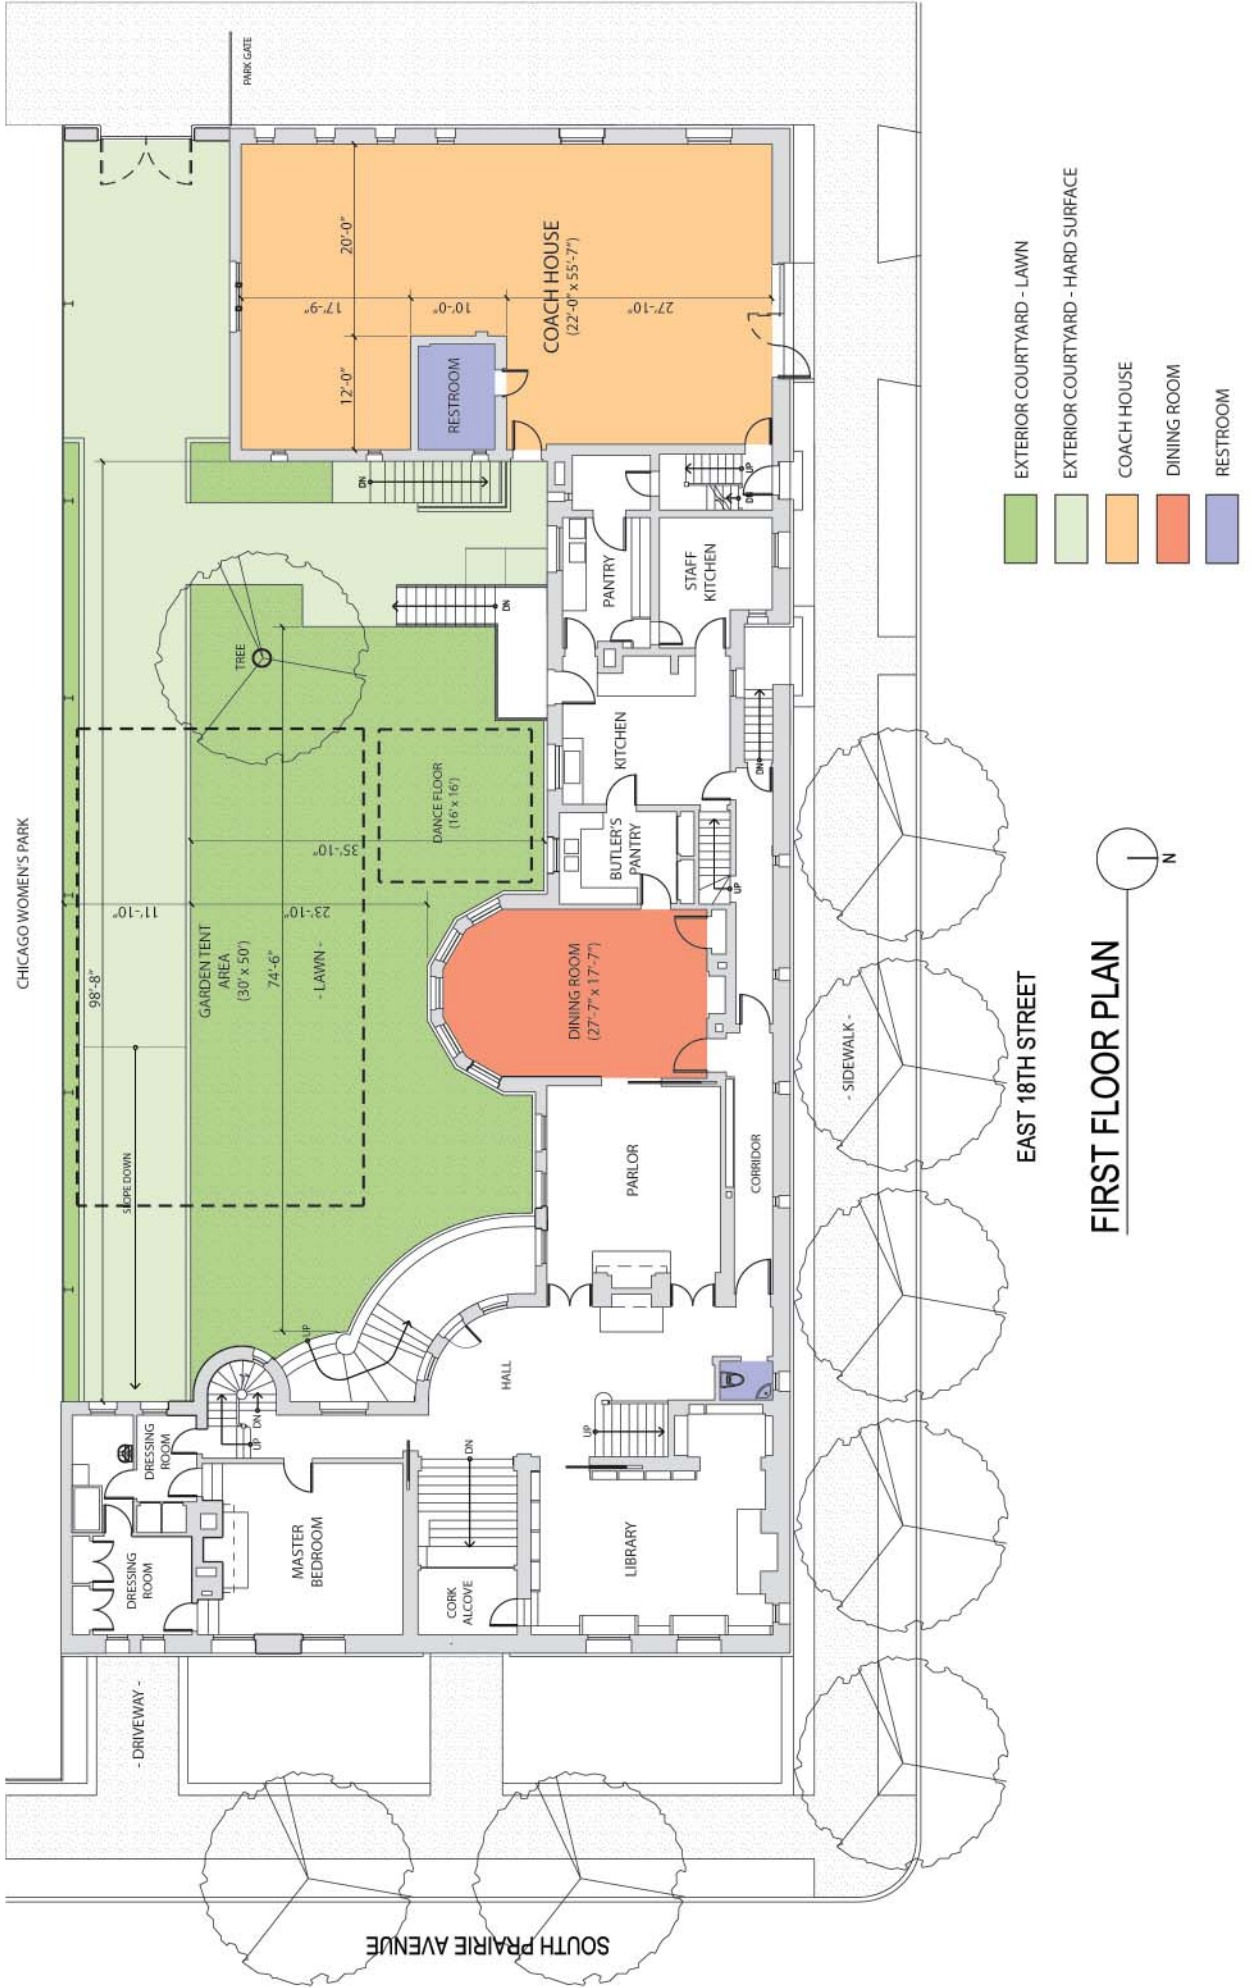

GLESSNER HOUSE MUSEUM

CHICAGO WOMEN'S PARK

FIRST FLOOR PLAN

SECOND FLOOR PLAN

- CONSERVATORY/BEIDLER ROOM/
BRIDAL SUITE
- RESTROOMS

BASEMENT FLOOR PLAN

- CATERING AREA & STORAGE