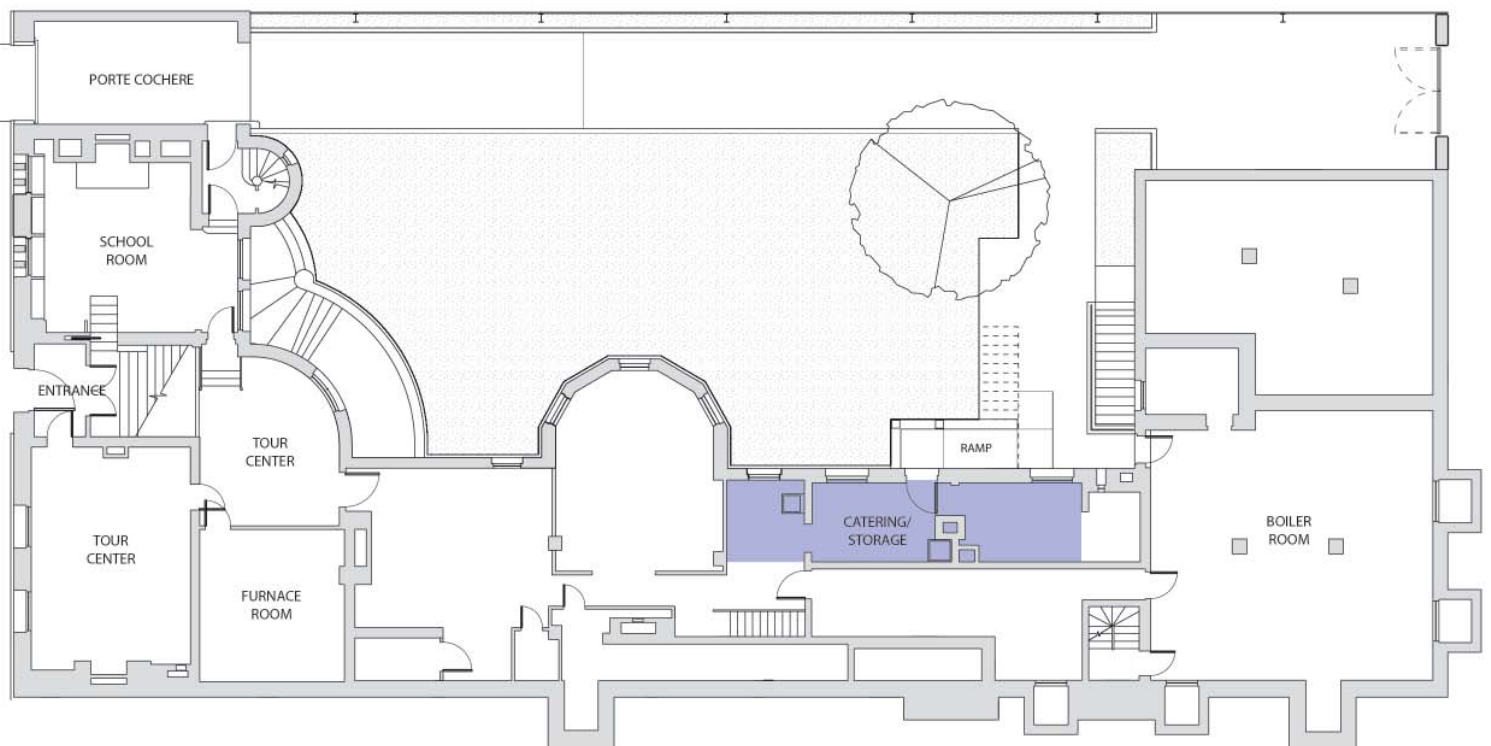

GLESSNER HOUSE MUSEUM

CHICAGO WOMEN'S PARK

FIRST FLOOR PLAN

SECOND FLOOR PLAN

- CONSERVATORY/BEIDLER ROOM/
BRIDAL SUITE
- RESTROOMS

BASEMENT FLOOR PLAN

- CATERING AREA & STORAGE